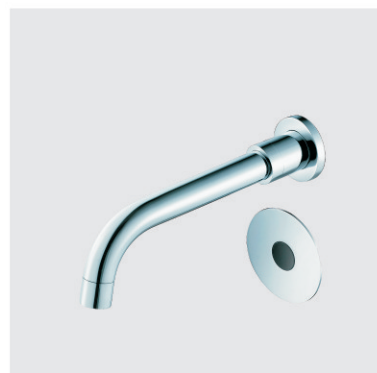

感应洗涤系列

AUTOMATIC SHOWER CONTROLLER

产品特点:

- 1.龙头部分:采用黄铜精铸电镀而成,具有抗腐蚀、长寿命的优异性;
- 2.优势:产品外观简洁大方,设计原意以人为本;
- 3.感应距离:机器采用微电脑控制,自动设定最佳感应范围,无须人为调整;
- 4.适应各种新旧场所。

Product features:

- 1.Tap: the leading brass casting electroplating and into, has the corrosion resistance, long life advantages;
- 2.Advantages:The product takes pride in a simple and elegant look,and adopts the people-oriented design concept;
- 3.Induction distance: the machine adopts microcomputer control, automatic setting the best sensing range, no artificial adjustment;
- 4.It suits all kinds of old and now places

产品特点:

- 1.全铜面板,豪华耐用;
- 2.进水口采用通用活接,安装简单方便;
- 3.过滤网、电磁阀全铜一体化底座,安装后无后顾之忧;
- 4.特设水量调节阀及水质过滤结构,非专业人员也可轻松调节水量和清洗过滤网。

Product features:

- 1.All copper panel, luxurious and durable;
- 2.Water inlet adopts a universal movable connection, the installation is simple and convenient;
- 3.The filter valve, solenoid valve fully copper integrated base, installed after the worry-free;
- 4.Ad hoc water regulating valve and water filtering structure, non-professionals can also be easy to regulate water and cleaning filter net.