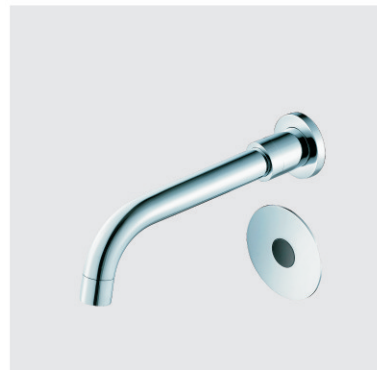

产品特点:

1. 全铜面板, 豪华耐用;
2. 进水口采用通用活接, 安装简单方便;
3. 过滤网、电磁阀全铜一体化底座, 安装后无后顾之忧;
4. 特设水量调节阀及水质过滤结构, 非专业人员也可轻松调节水量和清洗过滤网。

Product features:

1. All copper panel, luxurious and durable;
2. Water inlet adopts a universal movable connection, the installation is simple and convenient;
3. The filter valve, solenoid valve fully copper integrated base, installed after the worry-free;
4. Ad hoc water regulating valve and water filtering structure, non-professionals can also be easy to regulate water and cleaning filter net.